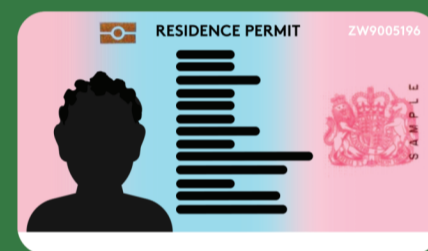

Make sure you have one of these accepted forms of photo ID if you want to vote in person, at the next election.

UK, Channel Islands or EEA driving licence

Blue Badge scheme card

National identity card issued by an EEA state

60+ Oyster photocard or a Freedom Pass

Veteran Card

Biometric Immigration Document

PASS card issued by the National Proof of Age Standards Scheme bearing the PASS hologram

UK, Commonwealth or EEA passport